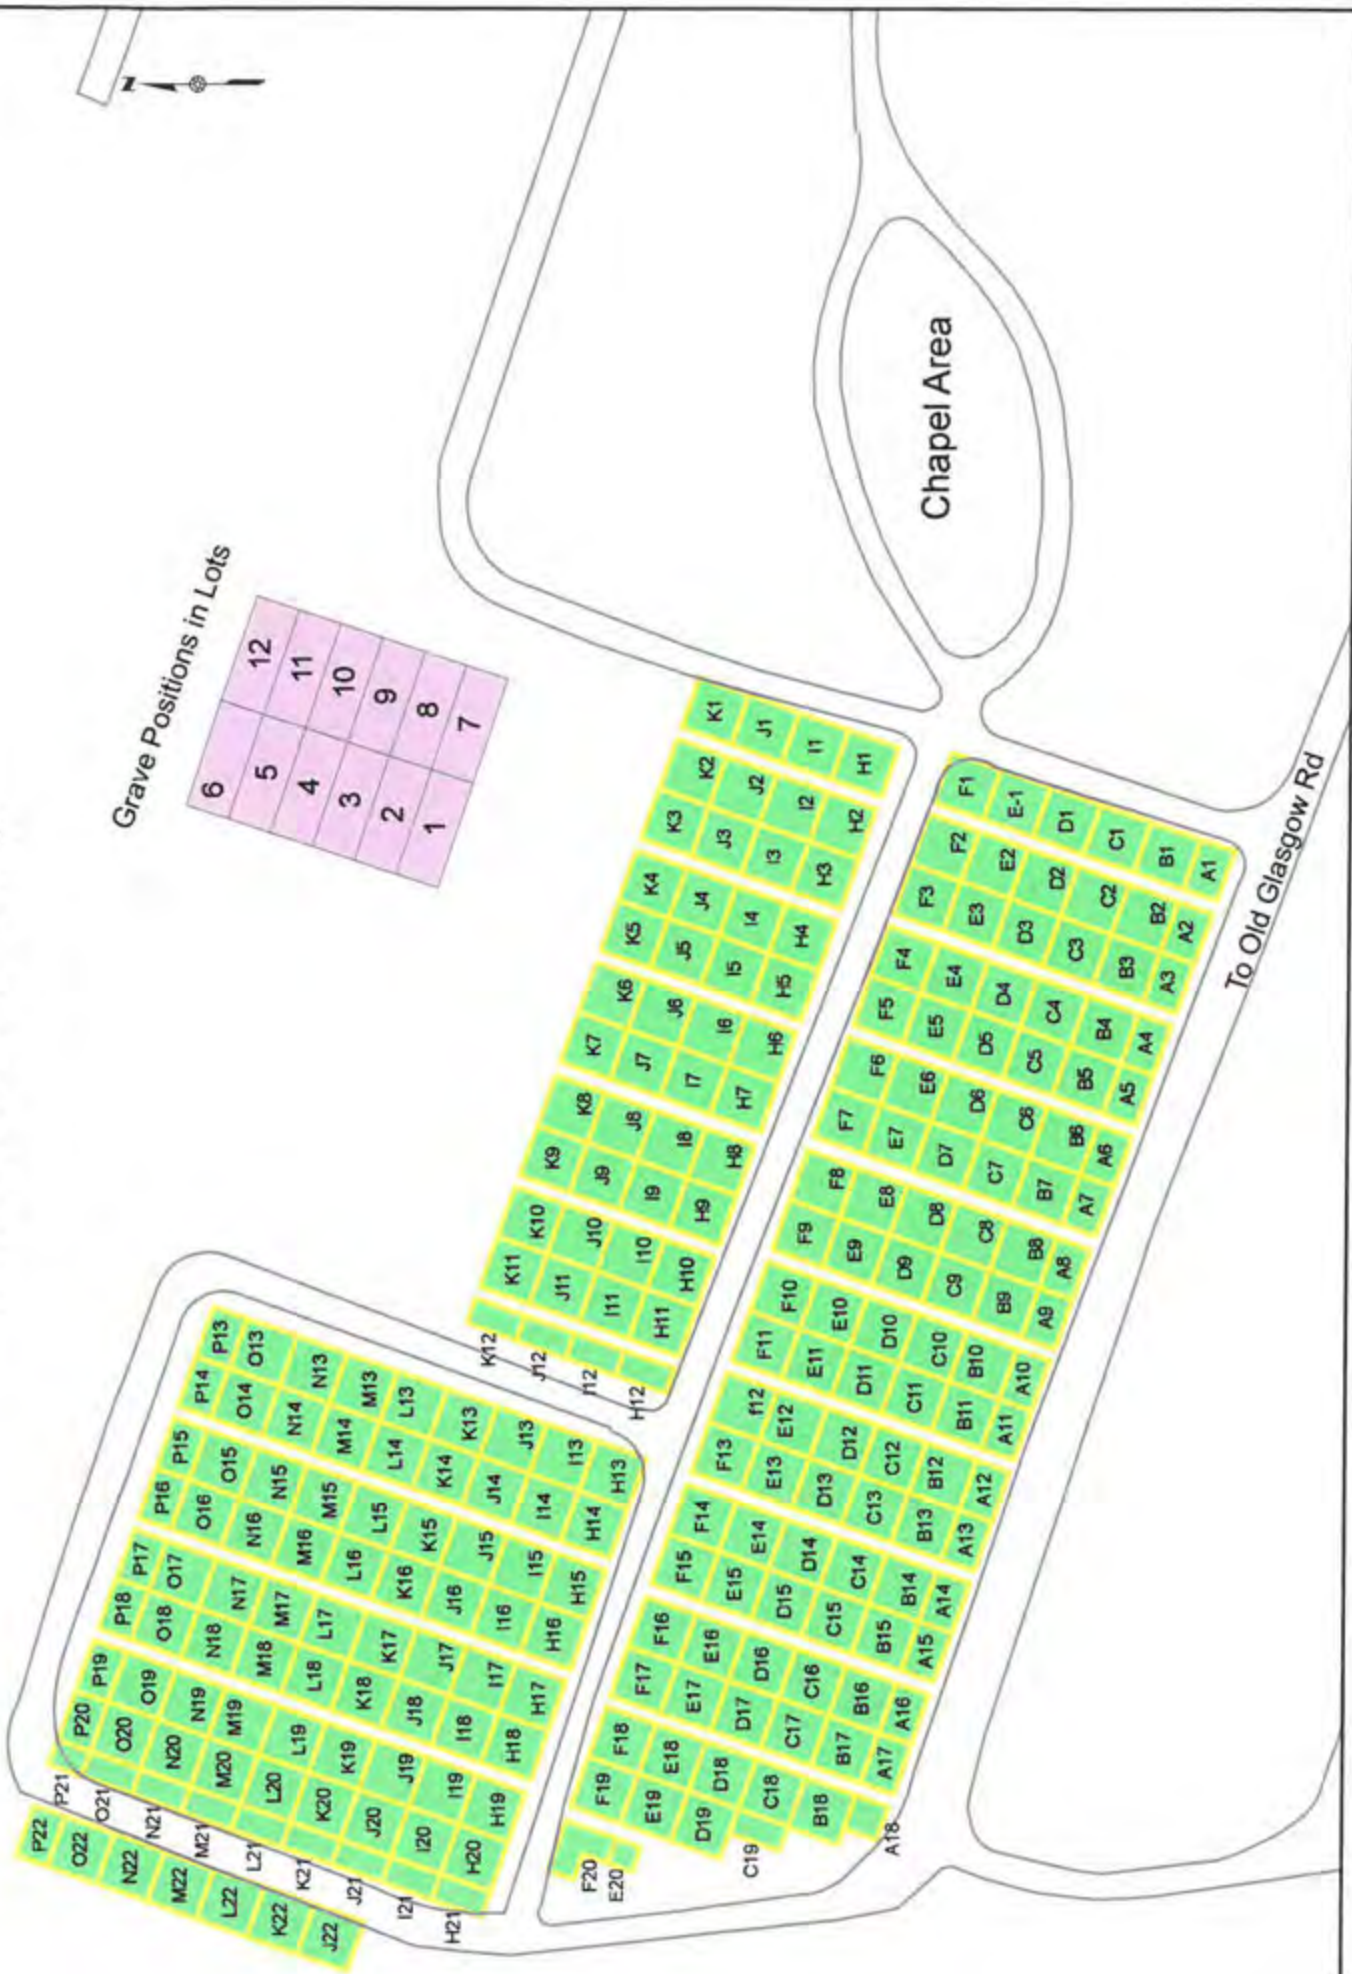

Crescent Hill Cemetery

Scottsville, Kentucky

New Section Crescent Hill Cemetery

Old Station Crescent Hill Cemetery

Old Glasgow Rd

Chapel Area

Grave Positions in Lots

6	12
5	11
4	10
3	9
2	8
1	7

Meyer Action Crescent Hill Cemetery

Chapel Area

Grave Positions in Lots

6	12
5	11
4	10
3	9
2	8
1	7

Old Glasgow Rd

Douglas Section Crescent Hill Cemetery

Chapel Area

Grave Positions in Lots