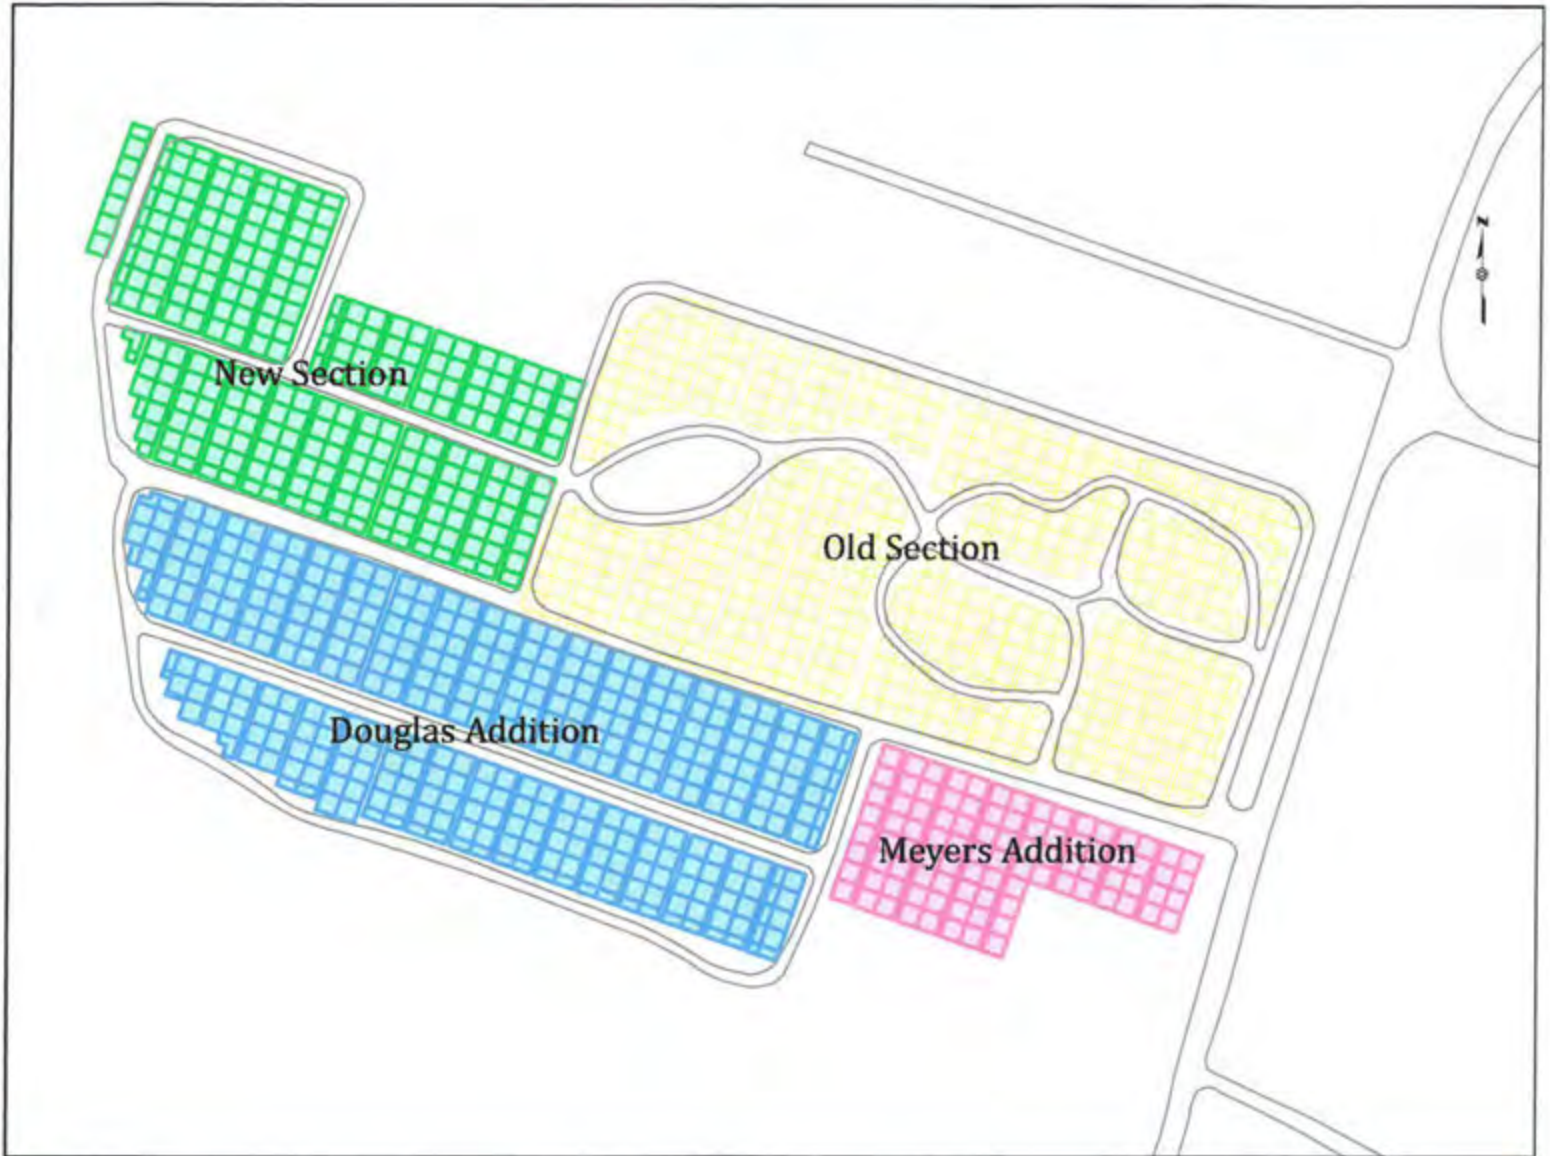

Crescent Hill Cemetery

Scottsville, Kentucky