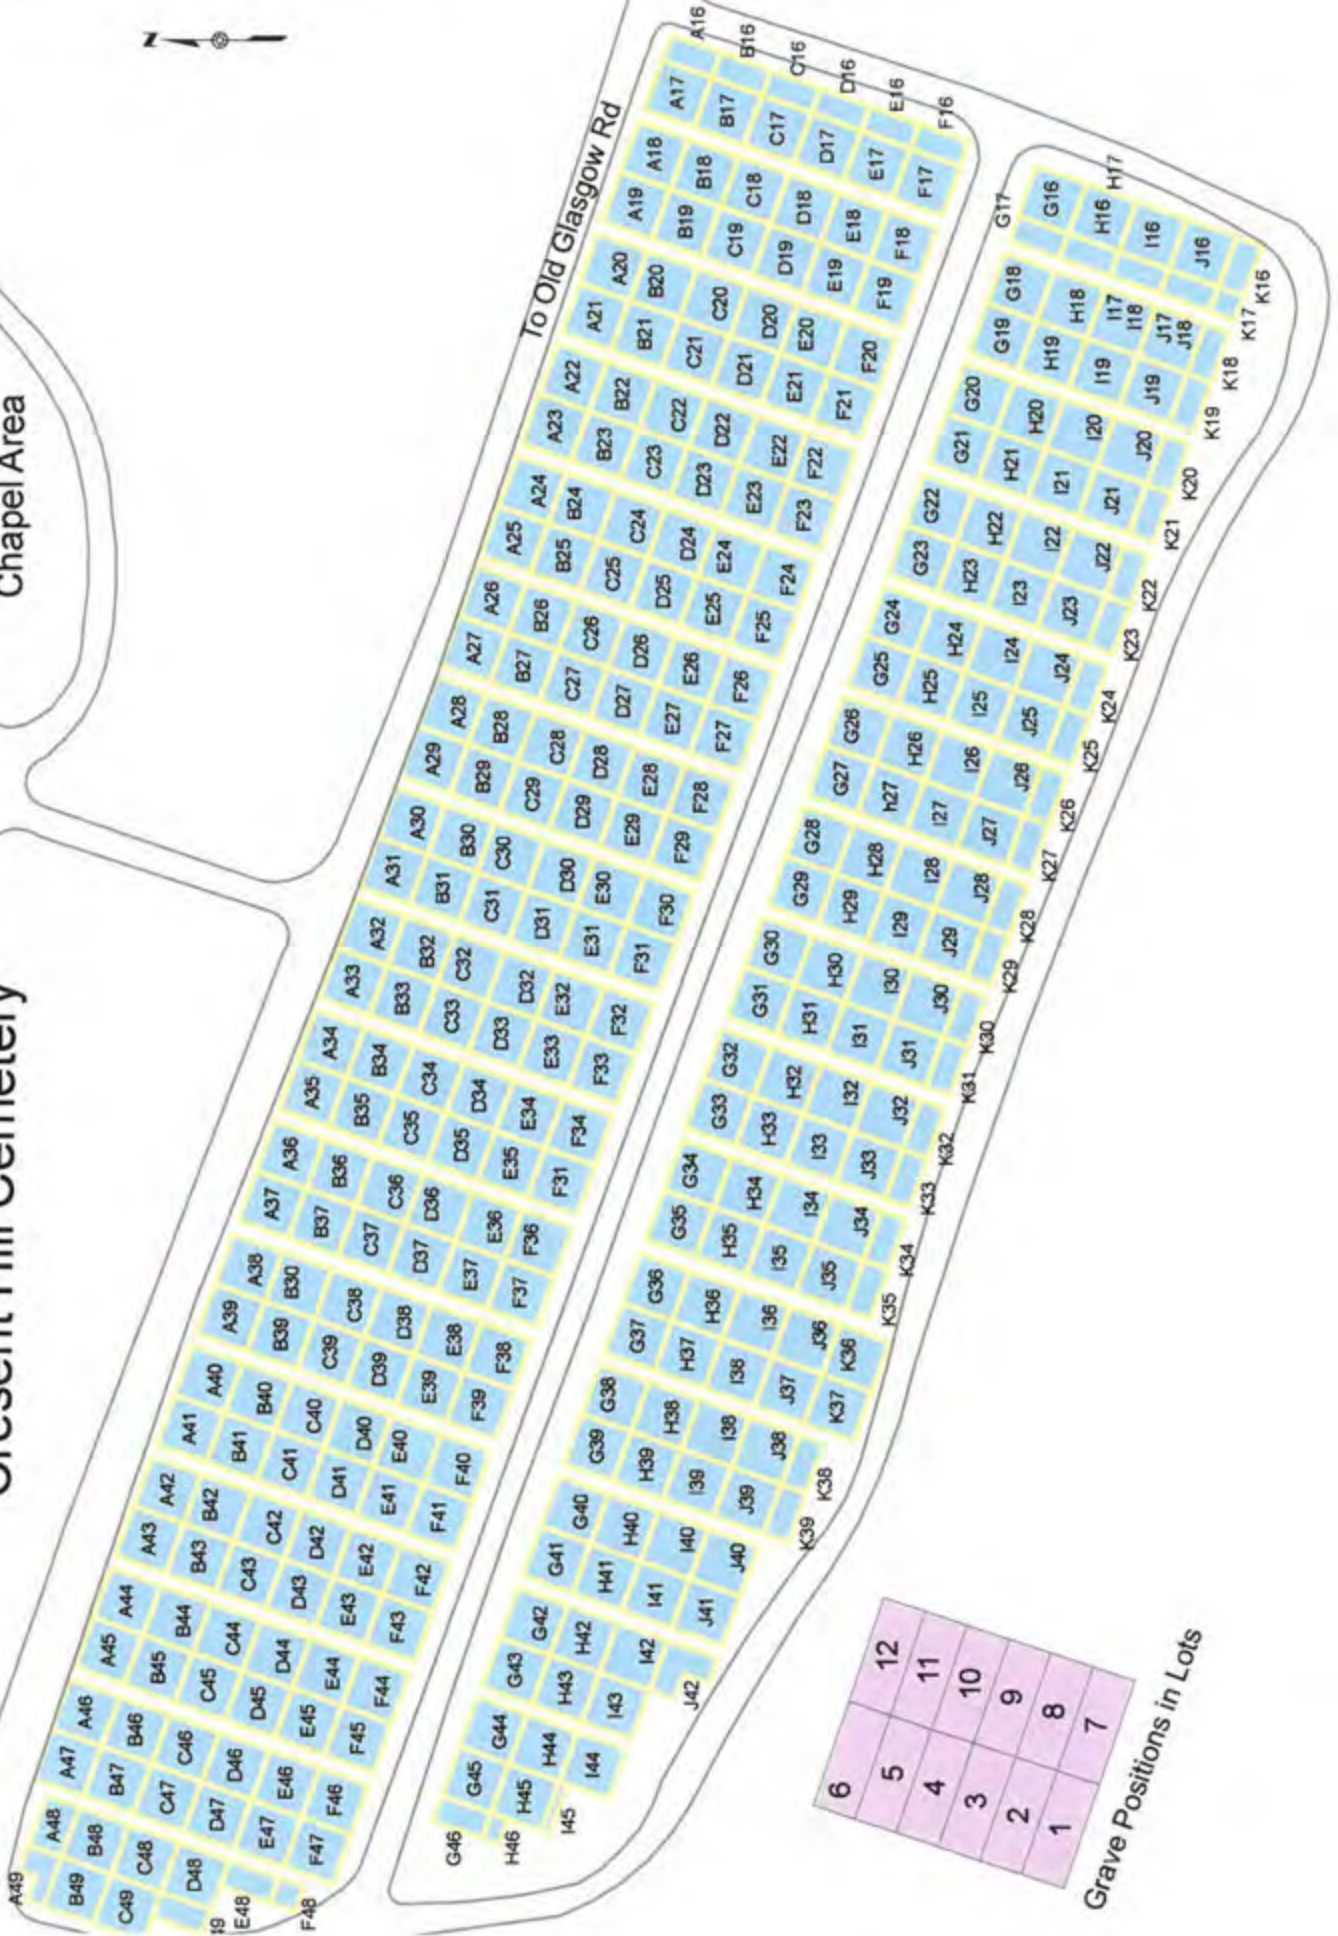

Meyer Action Crescent Hill Cemetery

Chapel Area

Grave Positions in Lots

6	12
5	11
4	10
3	9
2	8
1	7

Old Glasgow Rd

Douglas Section Crescent Hill Cemetery

Chapel Area

Grave Positions in Lots